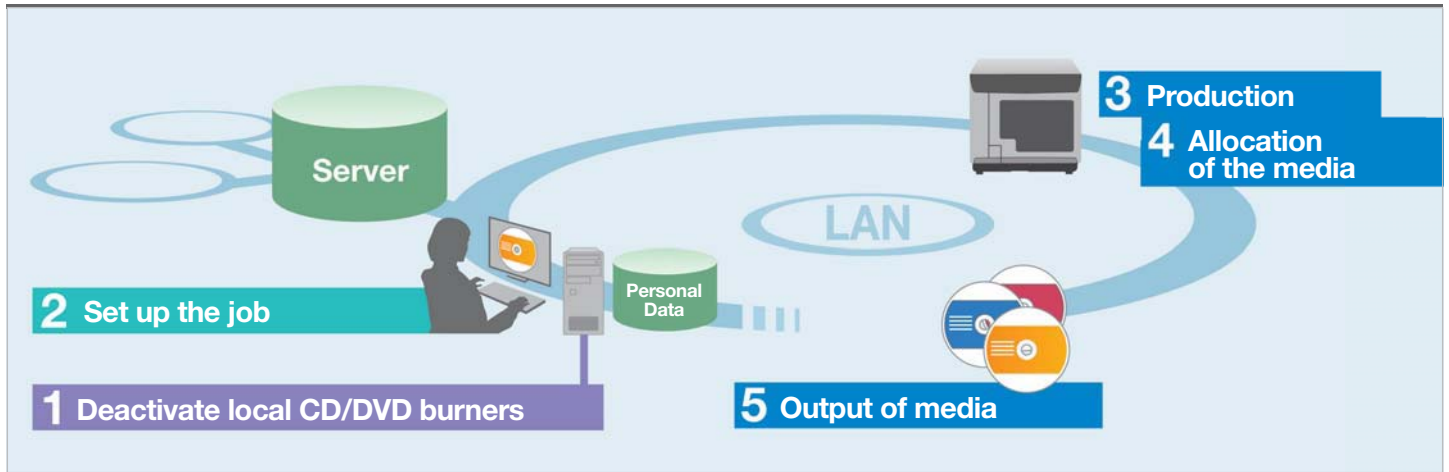

Here's how you can produce series of CDs/DVDs with the Epson Discproducer PP-100N

1: Deactivate local CD/DVD burners

Since your data can be sent via your network to the Epson Discproducer PP-100N, you can deactivate the CD/DVD burners on local workstations. That gives you, as the administrator, full control over the burning of data onto optical media.

2: Set up the job

Users run the “Total Disc Maker” software to create a layout, and launch their burn and print job.

3: Production

Your blank CD/DVD discs will then be burned and printed individually to the desired number of copies and in accordance with the custom

5: Output of the media

A status report informs the user as soon as the burn and print job has been completed. Users can remove their CDs and DVDs by either opening the safety door or by using the output drawer.