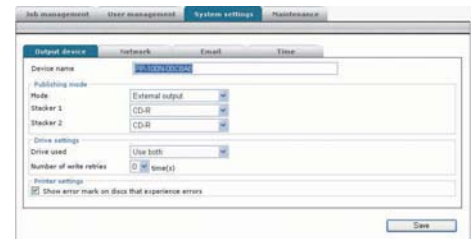

The intuitive “Total Disc Network Administrator” software lets you manage users and their jobs.

TECHNICAL SPECIFICATIONS

LCD:	Number of characters: 16 characters × 2 lines. Contrast adjustment in 8 levels Language: English, Japanese, French, German, Spanish, Italian, Dutch, Portuguese
LEDs:	POWER (Green), BUSY (Green), ERROR (Orange)
Buttons:	MENU, EJECT, CANCEL, Enter, Arrow keys (Up, Down, Right, Left)
Security Lock:	can be opened electrically (LCD Menu) or by using a physical key
Ethernet IF:	10Base-T/100Base-TX/1000Base-T, Connector: RJ45 Link LED: Green: 1000 bps, Orange: 100M bps, Yellow: activity, Off: No data
Internal Logic:	PP-100N includes: Control board, Harddisk and the web application “Total Disc Network Administrator”
Supported OS:	- Windows Vista SP1, Ultimate, Home Premium, Home Basic, Business, Enterprise - Windows XP SP2 or later Home, Professional Edition - Windows 2000 SP4 or later Professional Edition
Size/Weight:	Width 377 mm, Depth 514 mm, Height 348 mm, Weight approx. 25 kg