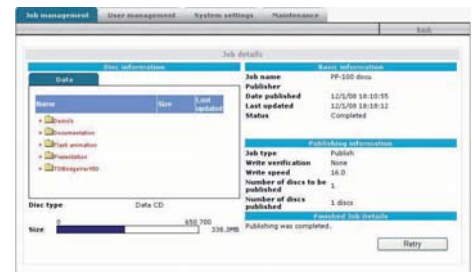

The intuitive “Total Disc Network Administrator” software lets you manage users and their jobs.

TECHNICAL SPECIFICATIONS

LCD:	Number of characters: 16 characters × 2 lines. Contrast adjustment in 8 levels Language: English, Japanese, French, German, Spanish, Italian, Dutch, Portuguese
LEDs:	POWER (Green), BUSY (Green), ERROR (Orange)
Buttons:	MENU, EJECT, CANCEL, Enter, Arrow keys (Up, Down, Right, Left)
Security Lock:	can be opened electrically (LCD Menu) or by using a physical key
Ethernet IF:	10Base-T/100Base-TX/1000Base-T, Connector: RJ45 Link LED: Green: 1000 bps, Orange: 100M bps, Yellow: activity, Off: No data
Internal Logic:	PP-100N includes: Control board, Harddisk and the web application “Total Disc Network Administrator”
Supported OS:	- Windows Vista SP1, Ultimate, Home Premium, Home Basic, Business, Enterprise - Windows XP SP2 or later Home, Professional Edition - Windows 2000 SP4 or later Professional Edition
Size/Weight:	Width 377 mm, Depth 514 mm, Height 348 mm, Weight approx. 25 kg